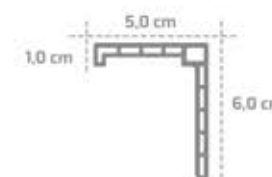

9,0 cm

215,0 cm x 9,0 cm x 3,2 cm

11,5 cm

215,0 cm x 11,5 cm x 3,2 cm

14,0 cm

215,0 cm x 14,0 cm x 3,2 cm

16,0 cm

215,0 cm x 16,0 cm x 3,2 cm

19,0 cm

215,0 cm x 19,0 cm x 3,2 cm

POSSIBILITY OF ADJUSTING BODY TRIM OF 5.0 cm and 7.0 cm

Door Stop	Door Trim	Wall thickness
9,0 cm	3,5 cm	9,0 cm - 11,5 cm
	5,0 cm	10,5 cm - 13,0 cm
	8,0 cm	13,5 cm - 16,0 cm
11,5 cm	3,5 cm	11,5 cm - 14,0 cm
	5,0 cm	13,0 cm - 15,5 cm
	8,0 cm	16,0 cm - 18,5 cm
14,0 cm	3,5 cm	14,0 cm - 16,5 cm
	5,0 cm	15,5 cm - 18,0 cm
	8,0 cm	18,5 cm - 21,0 cm
16,0 cm	3,5 cm	16,0 cm - 18,5 cm
	5,0 cm	17,5 cm - 20,0 cm
	8,0 cm	20,5 cm - 23,0 cm
19,0 cm	3,5 cm	19,0 cm - 21,5 cm
	5,0 cm	20,5 cm - 23,0 cm
	8,0 cm	23,5 cm - 26,0 cm

DOOR TRIM

7,0 cm x 1,6 cm

Regulation: 0,9 cm
223,0 cm x 7,0 cm x 1,6 cm

7,0 cm x 1,6 cm

Regulation: 5,0 cm
223,0 cm x 7,0 cm x 1,6 cm

5,0 cm x 1,0 cm

Regulation: 0,8 cm
220,0 cm x 5,0 cm x 1,0 cm

5,0 cm x 1,0 cm

Regulation: 5,0 cm
220,0 cm x 5,0 cm x 1,0 cm

5,0 cm x 1,0 cm

Regulation: 8,0 cm
220,0 cm x 5,0 cm x 1,0 cm

DOORS

Unicomper has developed a line of PVC WOOD doors with the innovation standard.

A highly sustainable, high performance product, resistant to all types of weathering, waterproof, non-corrosive, non-staining, fungus and termite, non-flame propagating, easy maintenance, long life cycle.