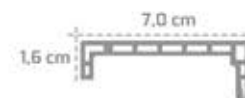

9,0 cm

215,0 cm x 9,0 cm x 3,2 cm

11,5 cm

215,0 cm x 11,5 cm x 3,2 cm

14,0 cm

215,0 cm x 14,0 cm x 3,2 cm

16,0 cm

215,0 cm x 16,0 cm x 3,2 cm

19,0 cm

215,0 cm x 19,0 cm x 3,2 cm

POSSIBILITY OF ADJUSTING BODY TRIM OF 5.0 cm and 7.0 cm

Door Stop	Door Trim	Wall thickness
9,0 cm	3,5 cm	9,0 cm - 11,5 cm
	5,0 cm	10,5 cm - 13,0 cm
	8,0 cm	13,5 cm - 16,0 cm
11,5 cm	3,5 cm	11,5 cm - 14,0 cm
	5,0 cm	13,0 cm - 15,5 cm
	8,0 cm	16,0 cm - 18,5 cm
14,0 cm	3,5 cm	14,0 cm - 16,5 cm
	5,0 cm	15,5 cm - 18,0 cm
	8,0 cm	18,5 cm - 21,0 cm
16,0 cm	3,5 cm	16,0 cm - 18,5 cm
	5,0 cm	17,5 cm - 20,0 cm
	8,0 cm	20,5 cm - 23,0 cm
19,0 cm	3,5 cm	19,0 cm - 21,5 cm
	5,0 cm	20,5 cm - 23,0 cm
	8,0 cm	23,5 cm - 26,0 cm

DOOR TRIM

7,0 cm x 1,6 cm

Regulation: 0,9 cm
223,0 cm x 7,0 cm x 1,6 cm

7,0 cm x 1,6 cm

Regulation: 5,0 cm
223,0 cm x 7,0 cm x 1,6 cm

5,0 cm x 1,0 cm

Regulation: 0,8 cm
220,0 cm x 5,0 cm x 1,0 cm

5,0 cm x 1,0 cm