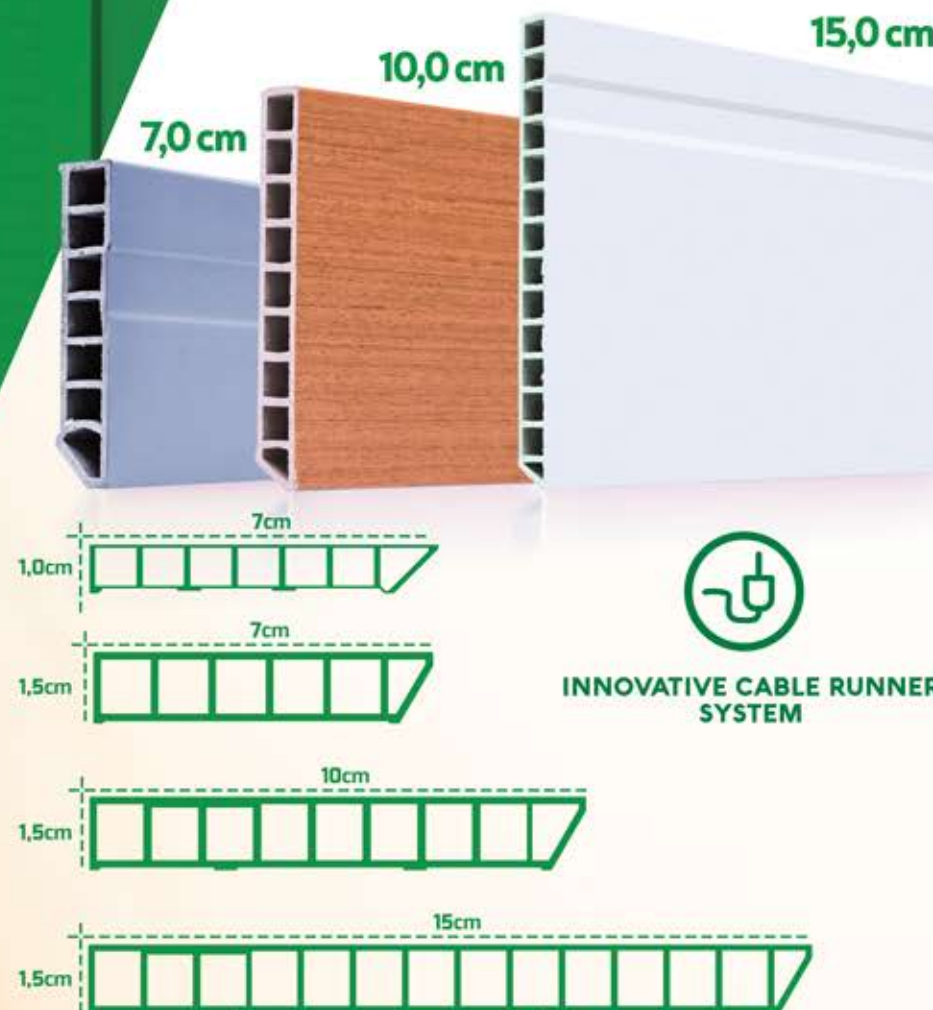

BASEBOARDS

The Waterproof baseboard is made of PVC Wood in the smooth or beaded option.