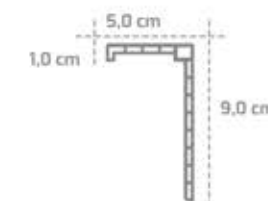

9,0 cm

215,0 cm x 9,0 cm x 3,2 cm

11,5 cm

215,0 cm x 11,5 cm x 3,2 cm

14,0 cm

215,0 cm x 14,0 cm x 3,2 cm

16,0 cm

215,0 cm x 16,0 cm x 3,2 cm

19,0 cm

215,0 cm x 19,0 cm x 3,2 cm

POSSIBILITY OF ADJUSTING BODY TRIM OF 5.0 cm and 7.0 cm

Door Stop	Door Trim	Wall thickness
9,0 cm	3,5 cm	9,0 cm - 11,5 cm
	5,0 cm	10,5 cm - 13,0 cm
	8,0 cm	13,5 cm - 16,0 cm
11,5 cm	3,5 cm	11,5 cm - 14,0 cm
	5,0 cm	13,0 cm - 15,5 cm
	8,0 cm	16,0 cm - 18,5 cm
14,0 cm	3,5 cm	14,0 cm - 16,5 cm
	5,0 cm	15,5 cm - 18,0 cm
	8,0 cm	18,5 cm - 21,0 cm
16,0 cm	3,5 cm	16,0 cm - 18,5 cm
	5,0 cm	17,5 cm - 20,0 cm
	8,0 cm	20,5 cm - 23,0 cm
19,0 cm	3,5 cm	19,0 cm - 21,5 cm
	5,0 cm	20,5 cm - 23,0 cm
	8,0 cm	23,5 cm - 26,0 cm

DOOR TRIM

7,0 cm x 1,6 cm

Regulation: 0,9 cm
223,0 cm x 7,0 cm x 1,6 cm

7,0 cm x 1,6 cm

Regulation: 5,0 cm
223,0 cm x 7,0 cm x 1,6 cm

5,0 cm x 1,0 cm

Regulation: 0,8 cm
220,0 cm x 5,0 cm x 1,0 cm

5,0 cm x 1,0 cm

Regulation: 5,0 cm
220,0 cm x 5,0 cm x 1,0 cm

5,0 cm x 1,0 cm

Regulation: 8,0 cm
220,0 cm x 5,0 cm x 1,0 cm

DOORS

Unicomper has developed a line of PVC WOOD doors with the innovation standard.

A highly sustainable, high performance product, resistant to all types of weathering, waterproof, non-corrosive, non-staining, fungus and termite, non-flame propagating, easy maintenance, long life cycle.