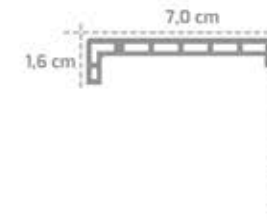

9,0 cm

215,0 cm x 9,0 cm x 3,2 cm

11,5 cm

215,0 cm x 11,5 cm x 3,2 cm

14,0 cm

215,0 cm x 14,0 cm x 3,2 cm

16,0 cm

215,0 cm x 16,0 cm x 3,2 cm

19,0 cm

215,0 cm x 19,0 cm x 3,2 cm

POSSIBILITY OF ADJUSTING BODY TRIM OF 5.0 cm and 7.0 cm

Door Stop	Door Trim	Wall thickness
9,0 cm	3,5 cm	9,0 cm - 11,5 cm
	5,0 cm	10,5 cm - 13,0 cm
	8,0 cm	13,5 cm - 16,0 cm
11,5 cm	3,5 cm	11,5 cm - 14,0 cm
	5,0 cm	13,0 cm - 15,5 cm
	8,0 cm	16,0 cm - 18,5 cm
14,0 cm	3,5 cm	14,0 cm - 16,5 cm
	5,0 cm	15,5 cm - 18,0 cm
	8,0 cm	18,5 cm - 21,0 cm
16,0 cm	3,5 cm	16,0 cm - 18,5 cm
	5,0 cm	17,5 cm - 20,0 cm
	8,0 cm	20,5 cm - 23,0 cm
19,0 cm	3,5 cm	19,0 cm - 21,5 cm
	5,0 cm	20,5 cm - 23,0 cm
	8,0 cm	23,5 cm - 26,0 cm

DOOR TRIM

7,0 cm x 1,6 cm

Regulation: 0,9 cm
223,0 cm x 7,0 cm x 1,6 cm

7,0 cm x 1,6 cm

Regulation: 5,0 cm
223,0 cm x 7,0 cm x 1,6 cm

5,0 cm x 1,0 cm

Regulation: 0,8 cm
220,0 cm x 5,0 cm x 1,0 cm

5,0 cm x 1,0 cm

Regulation: 5,0 cm
220,0 cm x 5,0 cm x 1,0 cm

5,0 cm x 1,0 cm

Regulation: 8,0 cm
220,0 cm x 5,0 cm x 1,0 cm

DOORS

Unicomper has developed a line of PVC WOOD doors with the innovation standard.

A highly sustainable, high performance product, resistant to all types of weathering, waterproof, non-corrosive, non-staining, fungus and termite, non-flame propagating, easy maintenance, long life cycle.